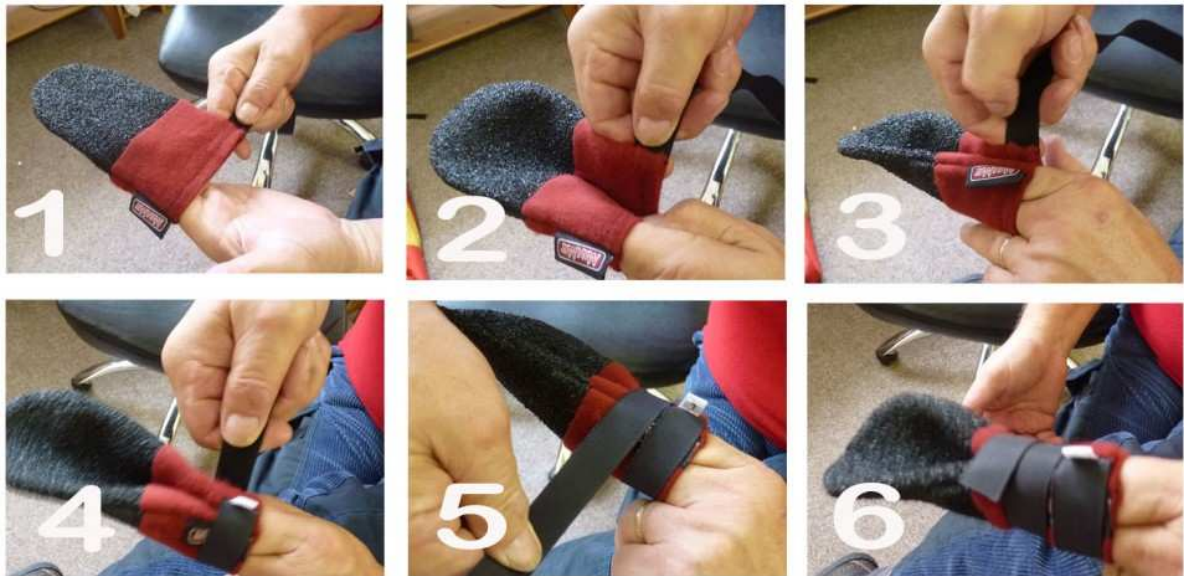

Phone number: (+61) 0421 812 547

info@kickscotersydney.com.au

info@czech2australia.com.au

www.czech2australia.com.au

KICK SCOOTER SYDNEY

One Dog Stake

Stake out Lines - Four Dog

Booties